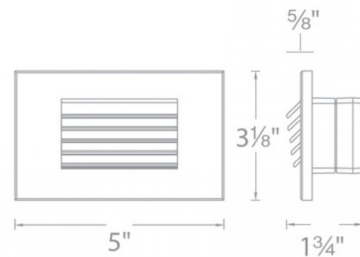

CLICK TO VIEW PRODUCT

Notes: