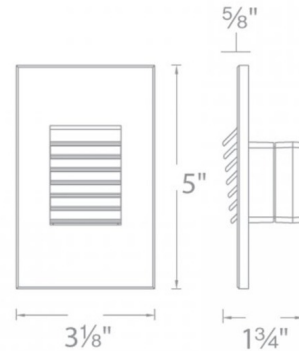

CLICK TO VIEW PRODUCT

Notes: