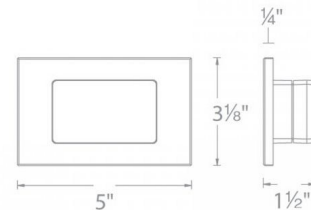

CLICK TO VIEW PRODUCT

Notes: