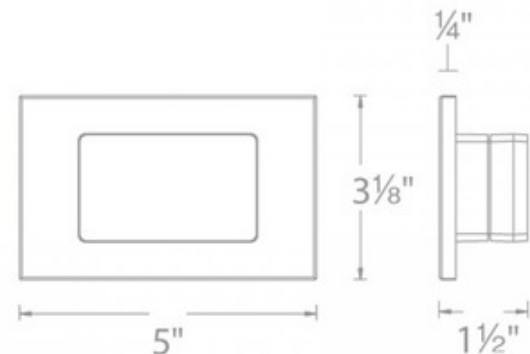

COMPANY	PROJECT	FIXTURE TYPE	APPROVED BY	DATE