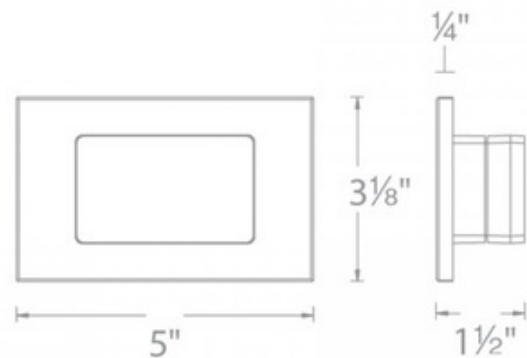

COMPANY	PROJECT	FIXTURE TYPE	APPROVED BY	DATE