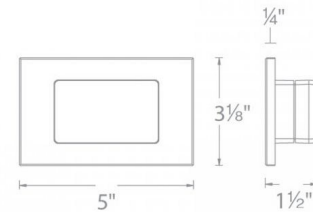

CLICK TO VIEW PRODUCT

Notes: