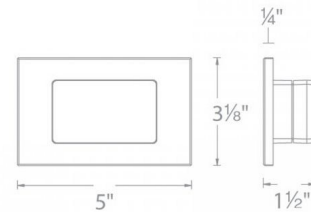

CLICK TO VIEW PRODUCT

Notes: