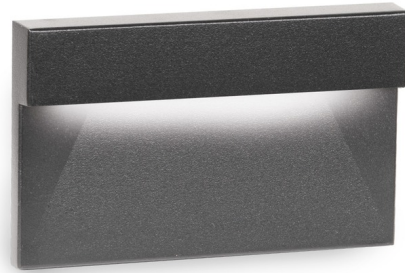

Lightology

lightology.com
866-954-4489
05-24-26

Project: _____

Company: _____

Location: _____ Fixture Type: _____

SPEC #: **WAC589562**

Approved On: _____ Approved By: _____

12V Horizontal Rectangular Landscape Step/Wall Light By WAC Lighting

Description

12V Horizontal Rectangular Landscape Step/Wall Light is designed for safety and style on stairways, patios, decks, balconies, walkways, and building perimeters. Energy efficient for long-lasting outdoor lighting solutions. Creates an attractive, romantic impression at night. Magnetized design for easy installation and maintenance. Note: Transformer is required and sold separately.

Shown in black

Specifications

COLOR	N/A
BODY FINISH	Black
WATTAGE	2W
DIMMER	Low Voltage Magnetic
DIMENSIONS	5"W x 3.13"H x 0.6"D
INTEGRATED LED MODULE	1 x LED/2W/12V LED
COUNTRY OF ORIGIN	China

Technical Information