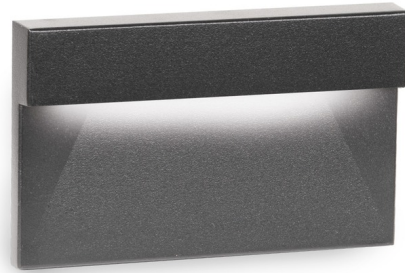

Lightology

lightology.com
866-954-4489
04-09-26

Project: _____
Company: _____
Location: _____ Fixture Type: _____
SPEC #: **WAC589562**
Approved On: _____ Approved By: _____

12V Horizontal Rectangular Landscape Step/Wall Light By WAC Lighting

Description

12V Horizontal Rectangular Landscape Step/Wall Light is designed for safety and style on stairways, patios, decks, balconies, walkways, and building perimeters. Energy efficient for long-lasting outdoor lighting solutions. Creates an attractive, romantic impression at night. Magnetized design for easy installation and maintenance. Note: Transformer is required and sold separately.

Specifications

COLOR	N/A
BODY FINISH	Black
WATTAGE	2W
DIMMER	Low Voltage Magnetic
DIMENSIONS	5"W x 3.13"H x 0.6"D
INTEGRATED LED MODULE	1 x LED/2W/12V LED
COUNTRY OF ORIGIN	China

Technical Information

LAMP LIFE	60000 hours
COLOR RENDERING	90 CRI
LAMP COLOR	2700K
LUMENS/WATT	19.00
LUMINOUS FLUX	38 lumens