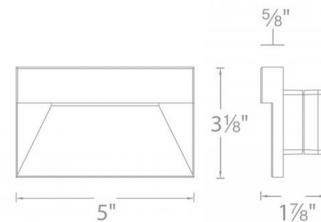

CLICK TO VIEW PRODUCT

Notes: