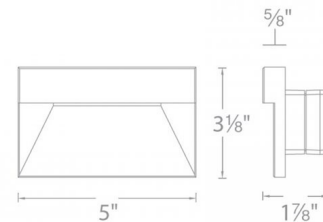

CLICK TO VIEW PRODUCT

Notes: