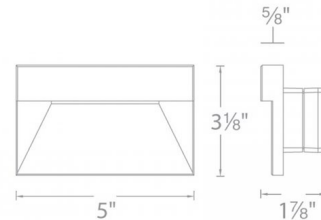

Shown in white

Specifications

COLOR	N/A
BODY FINISH	White
WATTAGE	2W
DIMMER	Low Voltage Magnetic
DIMENSIONS	5"W x 3.13"H x 0.6"D
INTEGRATED LED MODULE	1 x LED/2W/12V LED
COUNTRY OF ORIGIN	China

Technical Information