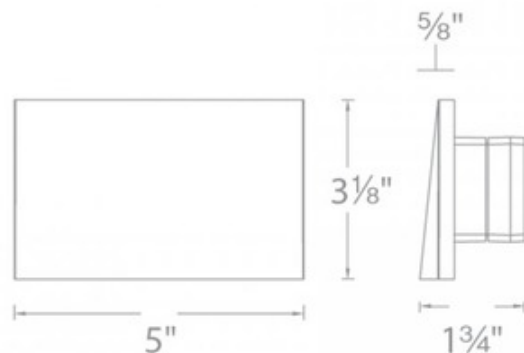

COMPANY	PROJECT	FIXTURE TYPE	APPROVED BY	DATE