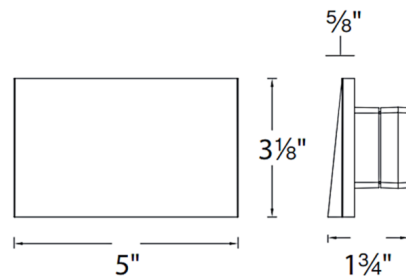

CLICK TO VIEW PRODUCT

Notes: