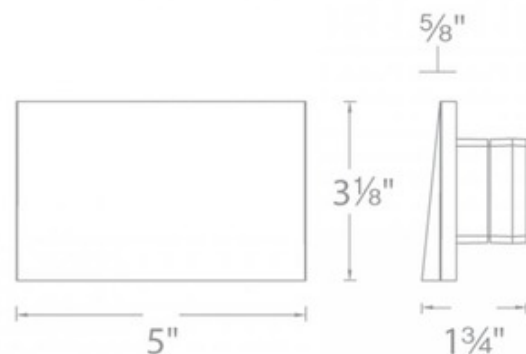

COMPANY	PROJECT	FIXTURE TYPE	APPROVED BY	DATE