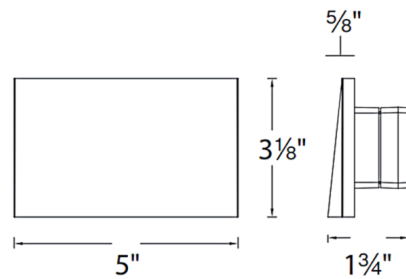

CLICK TO VIEW PRODUCT

Notes: