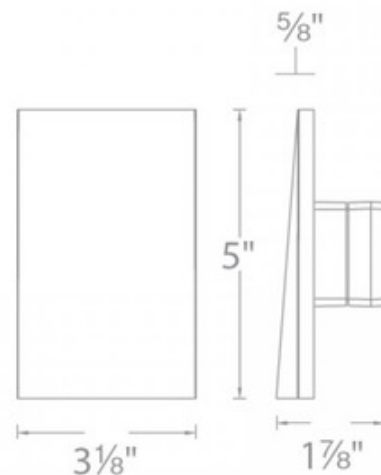

COMPANY	PROJECT	FIXTURE TYPE	APPROVED BY	DATE