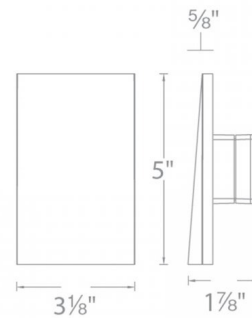

CLICK TO VIEW PRODUCT

Notes: