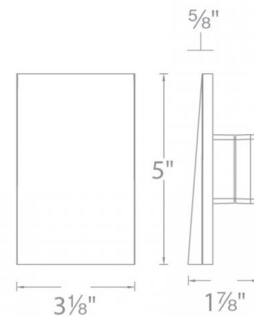

CLICK TO VIEW PRODUCT

Notes: