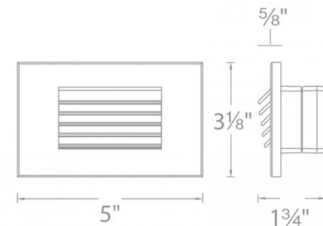

CLICK TO VIEW PRODUCT

Notes: