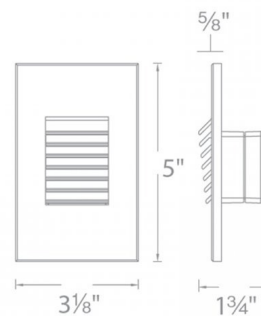

CLICK TO VIEW PRODUCT

Notes: