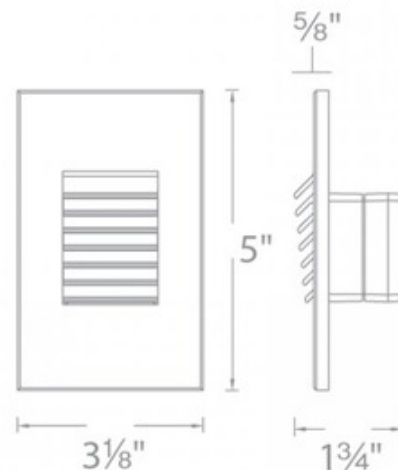

COMPANY	PROJECT	FIXTURE TYPE	APPROVED BY	DATE