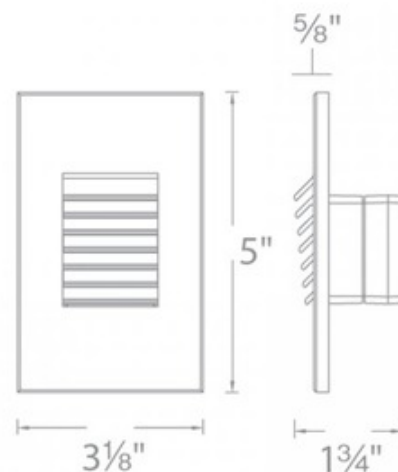

COMPANY	PROJECT	FIXTURE TYPE	APPROVED BY	DATE