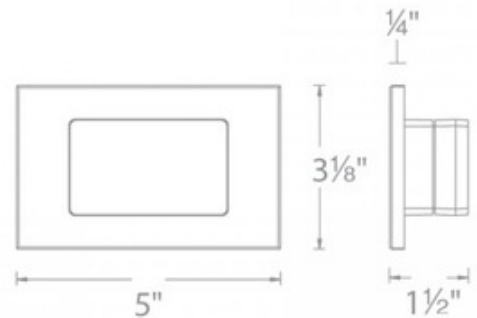

COMPANY

PROJECT

FIXTURE TYPE

APPROVED BY

DATE