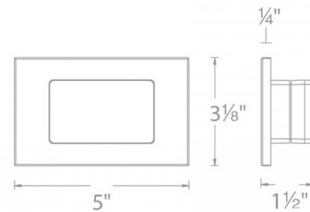

Description

120V LED130 Horizontal Step / Wall Light is designed for safety and style on stairways, patios, decks, balconies, walkways and building perimeters. Energy efficient for long-lasting indoor and outdoor lighting solutions. Creates an attractive, romantic impression at night. Magnetized design for easy installation and maintenance. Can be installed vertically or horizontally. One 3.5 watt 120 volt LED module and tempered glass lens is included. Direct wiring, no remote driver needed. Available in die cast aluminum Black, White, or Bronze, or marine-grade Stainless Steel finish.

Shown in white

Specifications

COLOR	N/A
BODY FINISH	White
WATTAGE	3.5W
DIMMER	Low Voltage Electronic
DIMENSIONS	5"W x 3.13"H x 0.25"D
INTEGRATED LED MODULE	1 x LED/3.5W/120V LED
COUNTRY OF ORIGIN	China

Technical Information