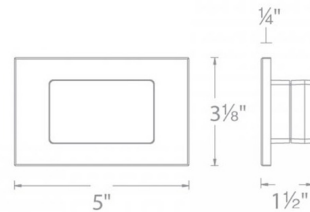

Description

120V LED130 Horizontal Step / Wall Light is designed for safety and style on stairways, patios, decks, balconies, walkways and building perimeters. Energy efficient for long-lasting indoor and outdoor lighting solutions. Creates an attractive, romantic impression at night. Magnetized design for easy installation and maintenance. Can be installed vertically or horizontally. One 3.5 watt 120 volt LED module and tempered glass lens is included. Direct wiring, no remote driver needed. Available in die cast aluminum Black, White, or Bronze, or marine-grade Stainless Steel finish.

Shown in black

Specifications

COLOR	N/A
BODY FINISH	Black
WATTAGE	3.5W
DIMMER	Low Voltage Electronic
DIMENSIONS	5"W x 3.13"H x 0.25"D
INTEGRATED LED MODULE	1 x LED/3.5W/120V LED
COUNTRY OF ORIGIN	China

Technical Information