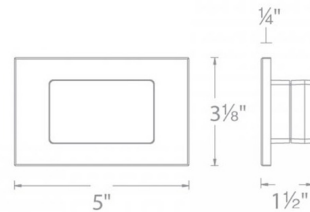

Description

120V LED130 Horizontal Step / Wall Light is designed for safety and style on stairways, patios, decks, balconies, walkways and building perimeters. Energy efficient for long-lasting indoor and outdoor lighting solutions. Creates an attractive, romantic impression at night. Magnetized design for easy installation and maintenance. Can be installed vertically or horizontally. One 3.5 watt 120 volt LED module and tempered glass lens is included. Direct wiring, no remote driver needed. Available in die cast aluminum Black, White, or Bronze, or marine-grade Stainless Steel finish.

Shown in stainless steel

Specifications

COLOR	N/A
BODY FINISH	Stainless Steel
WATTAGE	3.5W
DIMMER	Low Voltage Electronic
DIMENSIONS	5"W x 3.13"H x 0.25"D
INTEGRATED LED MODULE	1 x LED/3.5W/120V LED
COUNTRY OF ORIGIN	China