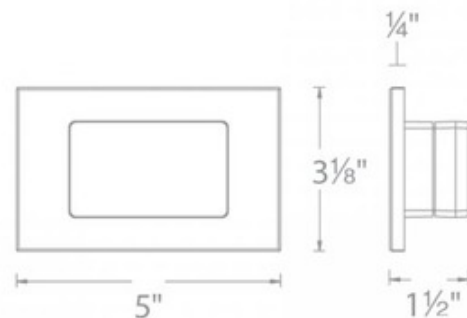

COMPANY	PROJECT	FIXTURE TYPE	APPROVED BY	DATE