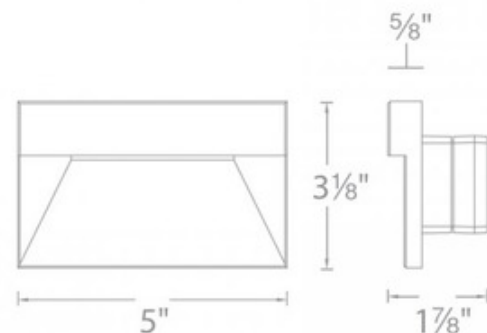

COMPANY

PROJECT

FIXTURE TYPE

APPROVED BY

DATE