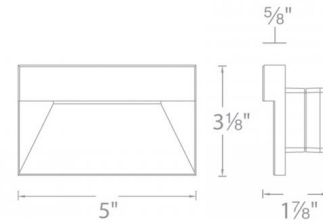

CLICK TO VIEW PRODUCT

Notes: