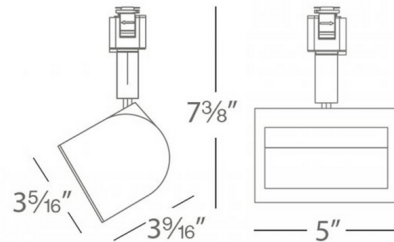

CLICK TO VIEW PRODUCT

Notes: