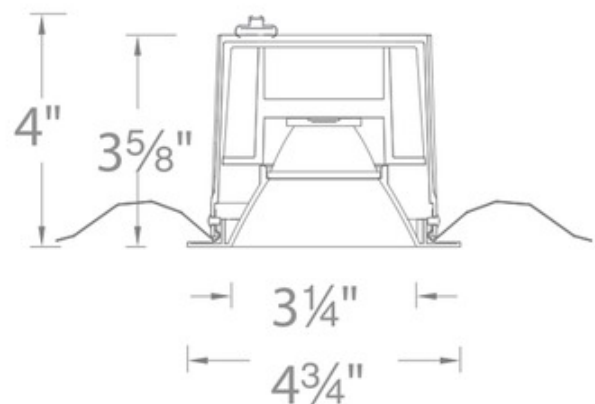

BRAND

WAC Lighting

DESCRIPTION

Oculux 3IN Round Polycarbonate Downlight Trim is made of polycarbonate with a White trim and conforms to local code Dead Front requirements. Designed to fit in tight plenum spaces. Compatible with ceiling thickness of 0.5-1 inches. Choice of 2700K Warm White or 3000K Pure White color temperature. See housing for dimming options. ETL listed for wet locations. A complete fixture requires a trim and housing, sold separately.

Shown in: White

TRIM COLOR	N/A
BODY FINISH	White
WATTAGE	11W
DIMMER	N/A
DIMENSIONS	4.75"W x 4"H
INTEGRATED LED MODULE	
LAMP	1 x LED/11W/120V LED

Technical Information

LUMINOUS FLUX	950 lumens
LUMENS/WATT	86.36
LAMP COLOR	2700K
COLOR RENDERING	90 CRI
BEAM ANGLE	25°
LAMP LIFE	50000 hours
FUNCTION	Shower/Wet Location
CEILING TYPE	Drywall with Trim
APERTURE SHAPE	Round
SPEC #	WAC589701