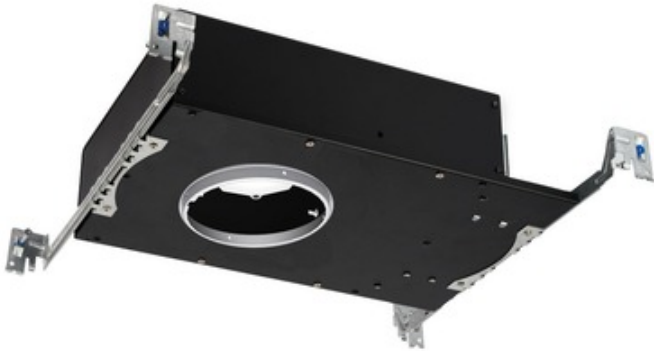

Aether 3.5IN New Construction IC Housing

Description:

Aether 3.5 inch New Construction IC Rated Recessed Housing was designed to fit in tight plenum spaces. Vertical and horizontal adjustment for accenting and sloped ceiling applications. Available with Downlight, Invisible, Adjustable, and Wall Wash trims. Universal input voltage (120V - 220V- 277V). LED module included with trim. Accommodates ceiling thicknesses of 0.5 to 1.5 inches. Aether 3.5 inch trim required, sold separately. IC Rated. Airtight. ETL listed.

Shown in: Aluminum

List Price: \$199.93
 Our Price: \$143.95

Shade Color: N/A
 Body Finish: Aluminum
 Lamp: 1 x LED/120V LED
 Wattage: N/A
 Dimmer: Dimmable
 Dimensions: 14.5"W x 3.5"H

Technical Information

Ceiling Type: Drywall Trimless/Flush
 Housing Type: New construction IC
 Housing Height: 3.5"
 Aperture Shape: Square
 Aperture Size: 3.500"

Product Number: WAC589737			
Company:		Fixture Type:	Date: Oct 22, 2019
Project:		Approved By:	