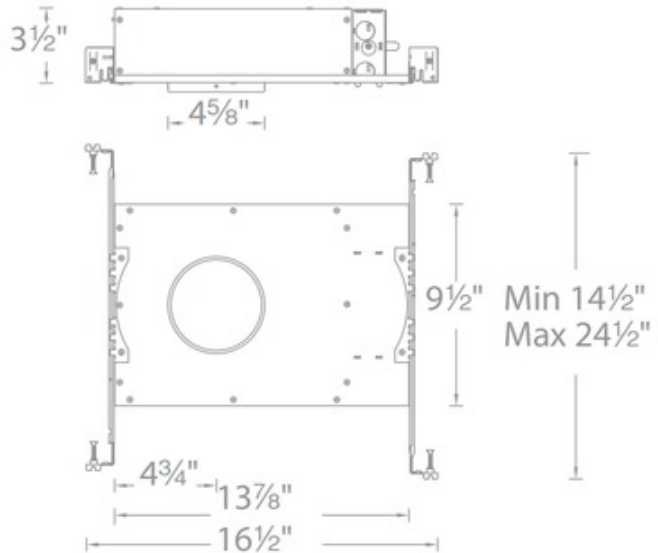

Aether 3.5IN New Construction IC Housing

Description:

Aether 3.5 inch New Construction IC Rated Recessed Housing was designed to fit in tight plenum spaces. Vertical and horizontal adjustment for accenting and sloped ceiling applications. Available with Downlight, Invisible, Adjustable, and Wall Wash trims. Universal input voltage (120V - 220V- 277V). LED module included with trim. Accommodates ceiling thicknesses of 0.5 to 1.5 inches. Aether 3.5 inch trim required, sold separately. IC Rated. Airtight. ETL listed.

Shown in: Aluminum

List Price: \$199.93
 Our Price: \$143.95

Shade Color: N/A
 Body Finish: Aluminum
 Lamp: 1 x LED/120V LED
 Wattage: N/A
 Dimmer: Dimmable
 Dimensions: 14.5"W x 3.5"H

Technical Information

Ceiling Type: Drywall Trimless/Flush
 Housing Type: New construction IC
 Housing Height: 3.5"
 Aperture Shape: Square
 Aperture Size: 3.500"

Product Number: WAC589737			
Company:		Fixture Type:	Date: Oct 22, 2019
Project:		Approved By:	