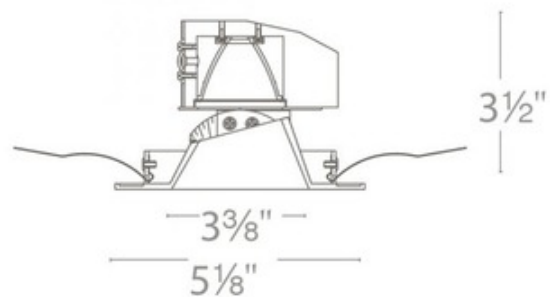

**BRAND**

WAC Lighting

**DESCRIPTION**

Aether 3.5 Inch Round Adjustable Downlight Trim features die-cast aluminum construction in powder-coated White with a White, Haze, or Black reflector, or all Brushed Nickel finish. Dimmable to 0% with 0-10V dimmers (120 & 277V) or to 10% with low-voltage electronic dimmers (120V only). Choice of 2700K, 3000K, 3500K or 4000K color temperature. 0-30 degree adjustability. 3.5 inch trim aperture and housing height. Accommodates ceiling thickness of 0.5-1.5 inches. 5 year WAC Lighting warranty. ETL listed for wet locations. Energy Star. Title 24 Compliant. A complete fixture includes a housing and trim, sold separately. Note: 90CRI option is only available in 2700K and 3000K.

Shown in: White / Black Reflector

<b>TRIM COLOR</b>	N/A
<b>BODY FINISH</b>	White / Black Reflector
<b>WATTAGE</b>	15.5W
<b>DIMMER</b>	Low Voltage Electronic
<b>DIMENSIONS</b>	5.13"W x 3.5"H
<b>INTEGRATED LED MODULE</b>	
<b>LAMP</b>	1 x LED/15.5W/120V LED

*Technical Information*

<b>LUMINOUS FLUX</b>	715 lumens
<b>LUMENS/WATT</b>	46.13
<b>LAMP COLOR</b>	2700K
<b>COLOR RENDERING</b>	90 CRI
<b>BEAM ANGLE</b>	50°
<b>LAMP LIFE</b>	50000 hours
<b>FUNCTION</b>	Adjustable Accent
<b>CEILING TYPE</b>	Drywall with Trim
<b>APERTURE SHAPE</b>	Round
<b>SPEC #</b>	WAC589753