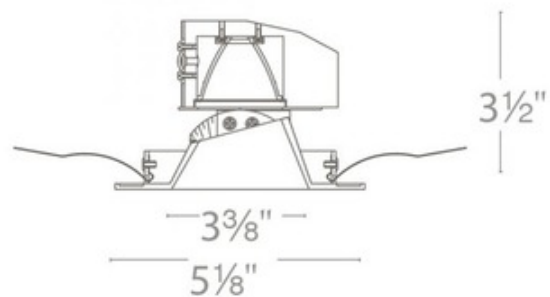

BRAND

WAC Lighting

DESCRIPTION

Aether 3.5 Inch Round Adjustable Downlight Trim features die-cast aluminum construction in powder-coated White with a White, Haze, or Black reflector, or all Brushed Nickel finish. Dimmable to 0% with 0-10V dimmers (120 & 277V) or to 10% with low-voltage electronic dimmers (120V only). Choice of 2700K, 3000K, 3500K or 4000K color temperature. 0-30 degree adjustability. 3.5 inch trim aperture and housing height. Accommodates ceiling thickness of 0.5-1.5 inches. 5 year WAC Lighting warranty. ETL listed for wet locations. Energy Star. Title 24 Compliant. A complete fixture includes a housing and trim, sold separately. Note: 90CRI option is only available in 2700K and 3000K.

Shown in: White / Black Reflector

TRIM COLOR	N/A
BODY FINISH	White / Black Reflector
WATTAGE	15.5W
DIMMER	Low Voltage Electronic
DIMENSIONS	5.13"W x 3.5"H
INTEGRATED LED MODULE	
LAMP	1 x LED/15.5W/120V LED

Technical Information

LUMINOUS FLUX	910 lumens
LUMENS/WATT	58.71
LAMP COLOR	2700K
COLOR RENDERING	85 CRI
BEAM ANGLE	15°
LAMP LIFE	50000 hours
FUNCTION	Adjustable Accent
CEILING TYPE	Drywall with Trim
APERTURE SHAPE	Round
SPEC #	WAC589775