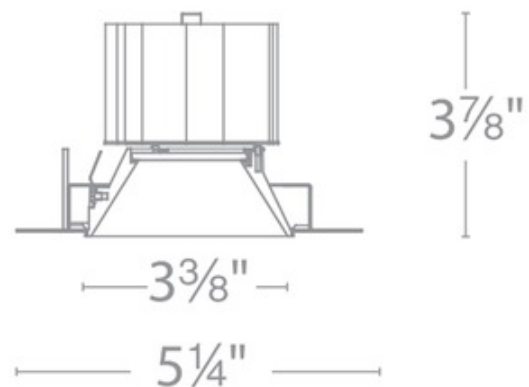

COMPANY	PROJECT	FIXTURE TYPE	APPROVED BY	DATE