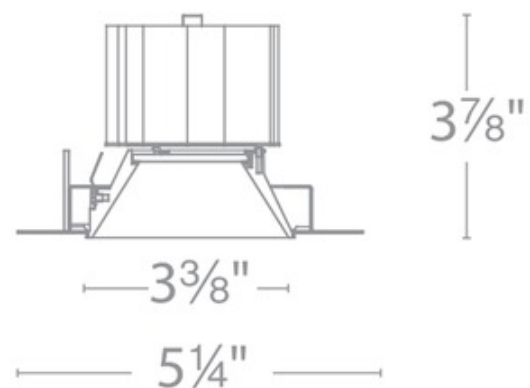

COMPANY	PROJECT	FIXTURE TYPE	APPROVED BY	DATE