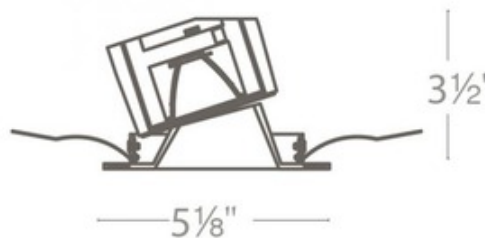

COMPANY

PROJECT

FIXTURE TYPE

APPROVED BY

DATE