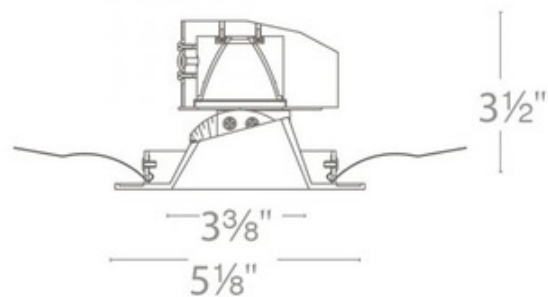

BRAND

WAC Lighting

DESCRIPTION

Aether 3.5 Inch Square Adjustable Downlight Trim features die-cast aluminum construction available with a powder-coated White trim with a White, Haze, or Black reflector, or all Brushed Nickel finish. Integrated 15.5 watt universal input voltage (120-277V) LED module. Dimmable to 0% with 0-10V dimmers (120 & 277V) or to 10% with low-voltage electronic dimmers (120V only). Choice of 2700K, 3000K, 3500K or 4000K color temperature with 85 or 90 CRI. 0-30 degree adjustable range. 3.5 inch trim aperture and housing height. Accommodates ceiling thickness of 0.5-1.5 inches. 5 year WAC Lighting warranty. ETL listed. Energy Star. Suitable for damp locations. Title 24 Compliant. A complete fixture includes a housing and trim, sold separately. Note: 90CRI option is only available in 2700K and 3000K.

Shown in: White / Black Reflector

TRIM COLOR	N/A
BODY FINISH	White / Black Reflector
WATTAGE	15.5W
DIMMER	Low Voltage Electronic
DIMENSIONS	5.13"W x 3.5"H
INTEGRATED LED MODULE	
LAMP	1 x LED/15.5W/120V LED

Technical Information

LUMINOUS FLUX	740 lumens
LUMENS/WATT	47.74
LAMP COLOR	2700K
COLOR RENDERING	90 CRI
BEAM ANGLE	15°
LAMP LIFE	50000 hours
FUNCTION	Adjustable Accent
CEILING TYPE	Drywall with Trim
APERTURE SHAPE	Square
SPEC #	WAC589931