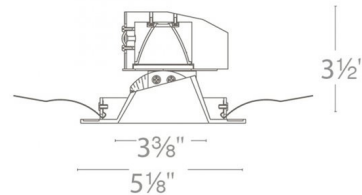

CLICK TO VIEW PRODUCT

Notes: