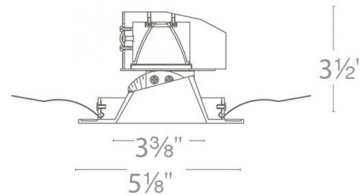

CLICK TO VIEW PRODUCT

Notes: