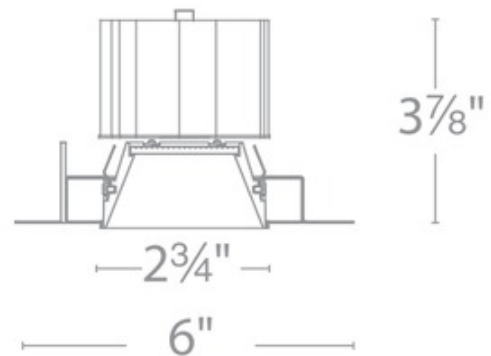

COMPANY	PROJECT	FIXTURE TYPE	APPROVED BY	DATE