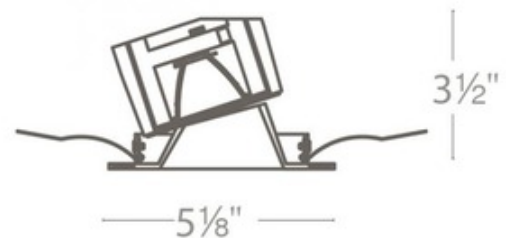

BRAND

WAC Lighting

DESCRIPTION

Aether 3.5 Inch Square Wall Wash Trim features die-cast aluminum construction available with a powder-coated White trim with a White, Haze, or Black reflector, or all Brushed Nickel finish. Integrated 15.5 watt universal input voltage (120-277V) LED module. Dimmable to 0% with 0-10V dimmers (120 & 277V) or to 10% with low-voltage electronic dimmers (120V only). Choice of 2700K, 3000K with 90CRI or 2700K, 3000K, 3500K, and 4000K color temperature with 85CRI. 35 degree cut-off angle for downlight. 3.5 inch trim aperture and housing height. Accommodates ceiling thickness of 0.5-1.5 inches. 5 year WAC Lighting warranty. ETL listed. Suitable for wet locations. Title 24 compliant. A complete fixture includes a housing and trim, sold separately. Note: 90CRI option is only available in 2700K and 3000K.

Shown in: White / Black Reflector

TRIM COLOR	N/A
BODY FINISH	White / Black Reflector
WATTAGE	15.5W
DIMMER	Low Voltage Electronic
DIMENSIONS	5.13"W x 3.5"H
INTEGRATED LED MODULE	
LAMP	1 x LED/15.5W/120V LED

Technical Information

LUMINOUS FLUX	745 lumens
LUMENS/WATT	48.06
LAMP COLOR	2700K
COLOR RENDERING	85 CRI
LAMP LIFE	50000 hours
FUNCTION	Wall Washer
CEILING TYPE	Drywall with Trim
APERTURE SHAPE	Square

SPEC # WAC590009