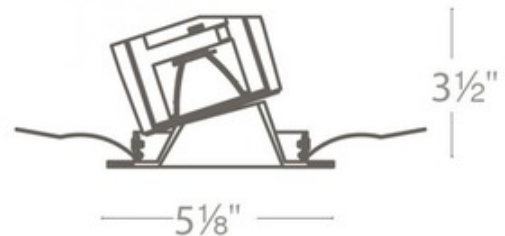

BRAND

WAC Lighting

DESCRIPTION

Aether 3.5 Inch Square Wall Wash Trim features die-cast aluminum construction available with a powder-coated White trim with a White, Haze, or Black reflector, or all Brushed Nickel finish. Integrated 15.5 watt universal input voltage (120-277V) LED module. Dimmable to 0% with 0-10V dimmers (120 & 277V) or to 10% with low-voltage electronic dimmers (120V only). Choice of 2700K, 3000K with 90CRI or 2700K, 3000K, 3500K, and 4000K color temperature with 85CRI. 35 degree cut-off angle for downlight. 3.5 inch trim aperture and housing height. Accommodates ceiling thickness of 0.5-1.5 inches. 5 year WAC Lighting warranty. ETL listed. Suitable for wet locations. Title 24 compliant. A complete fixture includes a housing and trim, sold separately. Note: 90CRI option is only available in 2700K and 3000K.

Shown in: White / Black Reflector

| | |
|------------------------------|-------------------------|
| TRIM COLOR | N/A |
| BODY FINISH | White / Black Reflector |
| WATTAGE | 15.5W |
| DIMMER | Low Voltage Electronic |
| DIMENSIONS | 5.13"W x 3.5"H |
| INTEGRATED LED MODULE | |
| LAMP | 1 x LED/15.5W/120V LED |
| <i>Technical Information</i> | |
| LUMINOUS FLUX | 745 lumens |
| LUMENS/WATT | 48.06 |
| LAMP COLOR | 2700K |
| COLOR RENDERING | 85 CRI |
| LAMP LIFE | 50000 hours |
| FUNCTION | Wall Washer |
| CEILING TYPE | Drywall with Trim |
| APERTURE SHAPE | Square |
| SPEC # | WAC590009 |