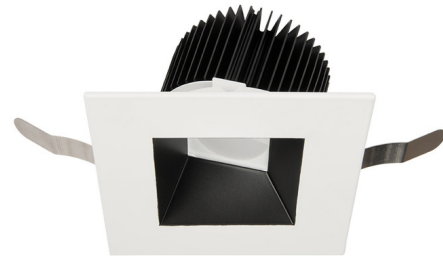

Lightology

lightology.com
866-954-4489
06-30-26

Project: _____
 Company: _____
 Location: _____ Fixture Type: _____
 SPEC #: **WAC590022**
 Approved On: _____ Approved By: _____

Aether 3.5 inch Square Wall Wash with Trim By WAC Lighting

Description

The Aether 3.5 Inch Square Wall Wash with Trim features all of the benefits of a high performance recessed downlight including an Energy Star rating. Offered with a shallow housing designed to fit in tight plenum spaces without sacrificing lumen output. Available with an asymmetrical beam angle designed for even wall illumination both vertically and horizontally, and a variety of color temperature options with 85 or 90 CRI. Note: 90 CRI available in 2700K and 3000K color temperatures only. 3.5 inch trim aperture and housing height. Accommodates ceiling thickness of .50-1.5 inch. A complete fixture requires a trim and housing, sold separately.

Dimming: 100% - 5% with Electronic Low Voltage (ELV)/ TRIAC, 100% - 5% with 0-10V

Specifications

| | |
|------------------------|----------------------------|
| REFLECTOR/BAFFLE COLOR | N/A |
| BODY FINISH | White / Black Reflector |
| WATTAGE | 15.5W |
| DIMMER | Low Voltage Electronic |
| DIMENSIONS | 5.13"W x 3.5"H |
| INTEGRATED LED MODULE | 1 x LED/15.5W/120-277V LED |

Shown in white / black reflector

CLICK TO VIEW PRODUCT

Notes: