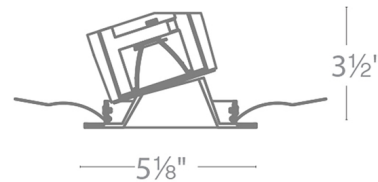

CLICK TO VIEW PRODUCT

Notes: