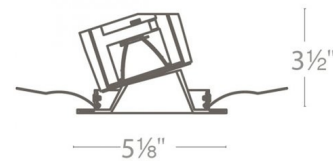

CLICK TO VIEW PRODUCT

Notes: