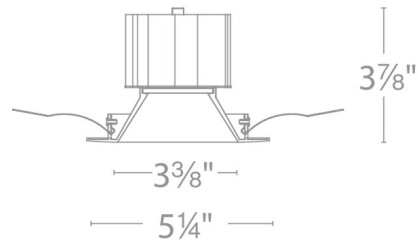

CLICK TO VIEW PRODUCT

Notes: