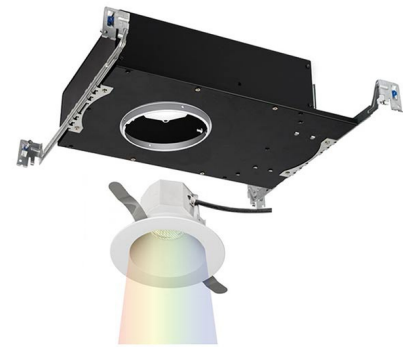

## Aether 3.5 inch Round Color-Tunable White Downlight / Housing

By WAC Lighting

### Description

Aether 3.5IN Round Color Changing Tunable White Downlight / Housing was designed to fit in tight plenum spaces with complex HVAC ducts, sprinkler pipes, and conduit runs. Die-cast aluminum trim with extruded aluminum heat sink. Integrated 22 watt universal input voltage (120-277V) Color Changing LED module. Color and brightness controlled via Bluetooth with the ilumenight IOS mobile app. Tunable White (CCT) Range: 1650-8000K. 35 degree cutoff angle for downlight. 3.5 inch trim aperture and housing height. Accommodates ceiling thickness of 0.5-1.5 inches. Sold as a complete unit, housing and trim included. 5 year WAC Lighting warranty. ETL listed. Wet location listed.

### Specifications

REFLECTOR/BAFFLE COLOR	N/A
BODY FINISH	White
WATTAGE	22W
DIMMER	0-10V
DIMENSIONS	5.25"W x 3.88"H
INTEGRATED LED MODULE	1 x LED/22W/120-277V LED

### Technical Information

APERTURE SIZE	3.380"
APERTURE SHAPE	Round
CEILING TYPE	Drywall with Trim
FUNCTION	Downlight
LAMP LIFE	50000 hours
BEAM ANGLE	25°
COLOR RENDERING	85 CRI
LAMP COLOR	Tunable White
LUMENS/WATT	27.95
LUMINOUS FLUX	615 lumens