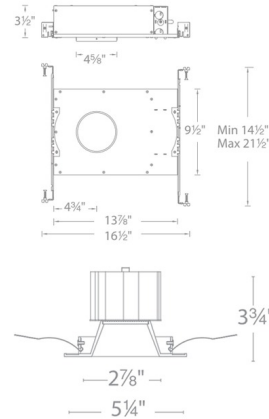

CLICK TO VIEW PRODUCT

Notes: