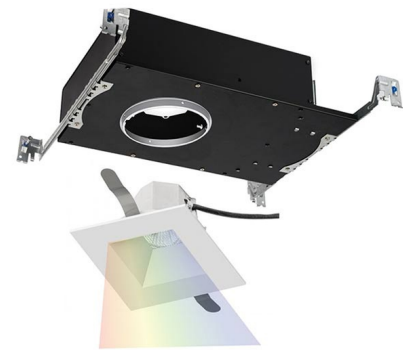

Lightology

lightology.com
866-954-4489
04-25-26

Project: _____
 Company: _____
 Location: _____ Fixture Type: _____
 SPEC #: **WAC590035**
 Approved On: _____ Approved By: _____

Aether 3.5 inch Square Color Changing Downlight / Housing By WAC Lighting

Description

Aether 3.5IN Square Color Changing Tunable White Downlight / Housing was designed to fit in tight plenum spaces with complex HVAC ducts, sprinkler pipes, and conduit runs. Die-cast aluminum trim with extruded aluminum heat sink. Available in powder-coated White with a White, Haze, or Black reflector. Integrated 22 watt universal input voltage (120-277V) Color Changing LED module. Color and brightness controlled via Bluetooth with the ilumenight IOS mobile app. 35 degree cutoff angle for downlight. 3.5 inch trim aperture and housing height. Accommodates ceiling thickness of 0.5-1.5 inches. Sold as a complete unit, housing and trim included. 5 year WAC Lighting warranty. ETL listed. Wet location listed.

Specifications

REFLECTOR/BAFFLE COLOR	N/A
BODY FINISH	White
WATTAGE	22W
DIMMER	Dimmable
DIMENSIONS	5.25"W x 3.88"H
INTEGRATED LED MODULE	1 x LED/22W/120V LED

Technical Information

APERTURE SIZE	2.880"
APERTURE SHAPE	Square
CEILING TYPE	Drywall with Trim
FUNCTION	Shower/Wet Location
LAMP LIFE	50000 hours
BEAM ANGLE	25°
COLOR RENDERING	85 CRI
LUMENS/WATT	54.55
LUMINOUS FLUX	1200 lumens