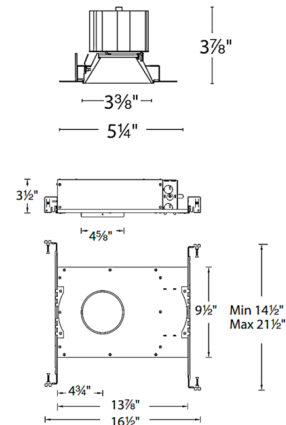

CLICK TO VIEW PRODUCT

Notes: