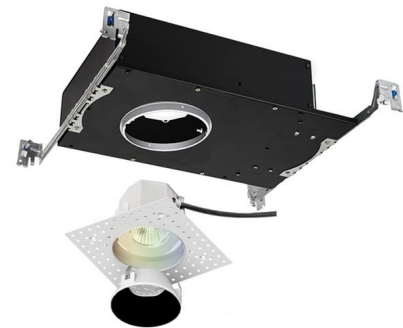

Lightology

lightology.com
866-954-4489
04-25-26

Project: _____
 Company: _____
 Location: _____ Fixture Type: _____
 SPEC #: **WAC590039**
 Approved On: _____ Approved By: _____

Aether 3.5 inch Round Color Change Trimless Downlight / Housing By WAC Lighting

Description

Aether 3.5IN Round Color Changing/Tunable White Trimless Downlight / Housing was designed to fit in tight plenum spaces. 35 degree cutoff angle for downlight. 25 or 40 degree beam angle. Universal input voltage (120-277V). Tunable White color temperature range: 1650K-8000K. Full color gamut control through gradients of saturated colors from 1-100%. Color and brightness controlled via Bluetooth with the ilumenight IOS mobile app. Dimming: Bluetooth, 0-10V, or DMX (color changing). 3.5 inch trim aperture and housing height. Accommodates ceiling thickness of 0.5-1.5 inches. Note: Sold as a complete unit, housing, transformer and trim included.

Specifications

REFLECTOR/BAFFLE COLOR	N/A
BODY FINISH	Black
WATTAGE	22W
DIMMER	N/A
DIMENSIONS	3.38"W x 3.88"H
INTEGRATED LED MODULE	1 x LED/22W/120-277V LED

Technical Information

APERTURE SHAPE	Round
HOUSING HEIGHT	4"
HOUSING TYPE	New construction IC Airtight
CEILING TYPE	Drywall Trimless/Flush
FUNCTION	Downlight
LAMP LIFE	50000 hours
BEAM ANGLE	25°
COLOR RENDERING	90 CRI
LAMP COLOR	Tunable White
LUMENS/WATT	27.95
LUMINOUS FLUX	615 lumens