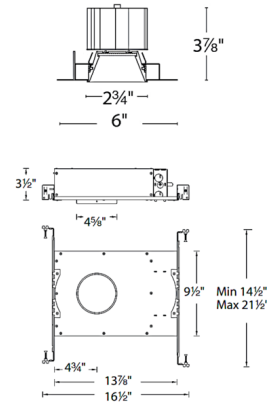

CLICK TO VIEW PRODUCT

Notes: