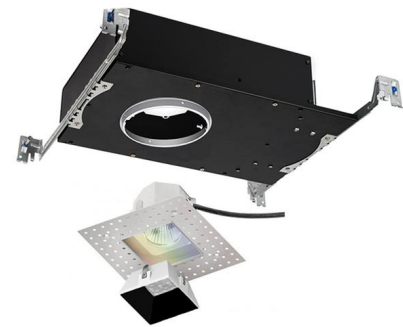

Lightology

lightology.com
866-954-4489
05-24-26

Project: _____
Company: _____
Location: _____ Fixture Type: _____
SPEC #: **WAC590045**
Approved On: _____ Approved By: _____

Aether 3.5 inch Square Color Change Trimless Downlight / Housing By WAC Lighting

Description

Aether 3.5IN Square Color Changing/Tunable White Trimless Downlight / Housing was designed to fit in tight plenum spaces. 35 degree cutoff angle for downlight. 25 or 40 degree beam angle. Universal input voltage (120-277V). Tunable White color temperature range: 1650K-8000K. Full color gamut control through gradients of saturated colors from 1-100%. Color and brightness controlled via Bluetooth with the ilumenight IOS mobile app. Dimming: Bluetooth, 0-10V, or DMX (color changing). 3.5 inch trim aperture and housing height. Accommodates ceiling thickness of 0.5-1.5 inches. Note: Sold as a complete unit, housing, transformer and trim included.

Specifications

REFLECTOR/BAFFLE COLOR	N/A
BODY FINISH	Black
WATTAGE	22W
DIMMER	N/A
DIMENSIONS	6"W x 3.88"H
INTEGRATED LED MODULE	1 x LED/22W/120-277V LED

Technical Information

APERTURE SHAPE	Square
HOUSING HEIGHT	4"
HOUSING TYPE	New construction IC Airtight
CEILING TYPE	Drywall Trimless/Flush
FUNCTION	Downlight
LAMP LIFE	50000 hours
BEAM ANGLE	25°
LAMP COLOR	Tunable White
LUMENS/WATT	27.95
LUMINOUS FLUX	615 lumens

Shown in black