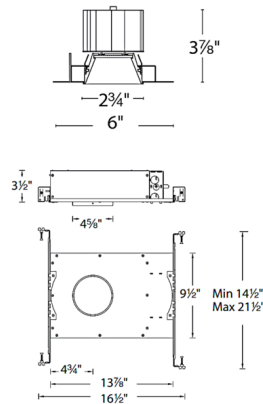

CLICK TO VIEW PRODUCT

Notes: