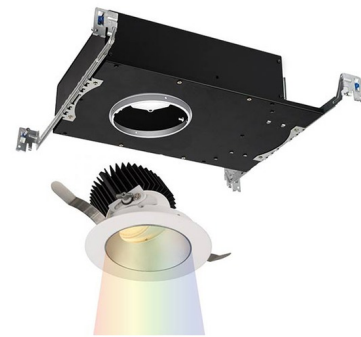

Lightology

lightology.com
866-954-4489
04-25-26

Project: _____
 Company: _____
 Location: _____ Fixture Type: _____
 SPEC #: **WAC590052**
 Approved On: _____ Approved By: _____

Aether 3.5 inch Round Color Changing Adj Trim / Housing By WAC Lighting

Description

Aether 3.5IN Round Color Changing Adj Trim / Housing was designed to fit in tight plenum spaces with complex HVAC ducts, sprinkler pipes, and conduit runs. Die-cast aluminum trim with extruded aluminum heat sink. Available in powder-coated White with a White, Haze, or Black reflector. Integrated 22 watt universal input voltage (120-277V) Color Changing Tunable White LED module. Color and brightness controlled via Bluetooth with the ilumenight IOS mobile app. 0-30 degree adjustable range. 3.5 inch trim aperture and housing height. Accommodates ceiling thickness of 0.5-1.5 inches. Sold as a complete unit, housing and trim included. 5 year WAC Lighting warranty. ETL listed. Wet location listed.

Specifications

REFLECTOR/BAFFLE COLOR	N/A
BODY FINISH	White / Haze Reflector
WATTAGE	22W
DIMMER	Dimmable
DIMENSIONS	5.13"W x 3.5"H
INTEGRATED LED MODULE	1 x LED/22W/120V LED

Technical Information

APERTURE SIZE	3.380"
APERTURE SHAPE	Round
CEILING TYPE	Drywall with Trim
FUNCTION	Adjustable Accent
LAMP LIFE	50000 hours
BEAM ANGLE	25°
COLOR RENDERING	85 CRI
LUMENS/WATT	54.55
LUMINOUS FLUX	1200 lumens

Shown in white / haze reflector

CLICK TO VIEW PRODUCT

Notes: