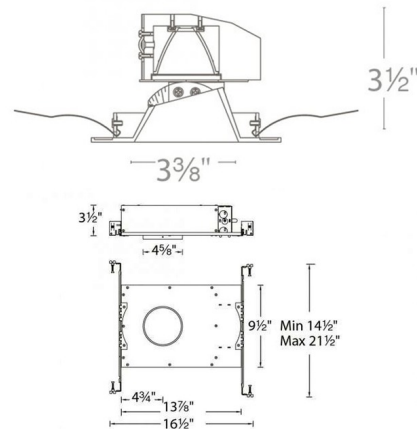

Shown in white / haze reflector

CLICK TO VIEW PRODUCT

Notes: