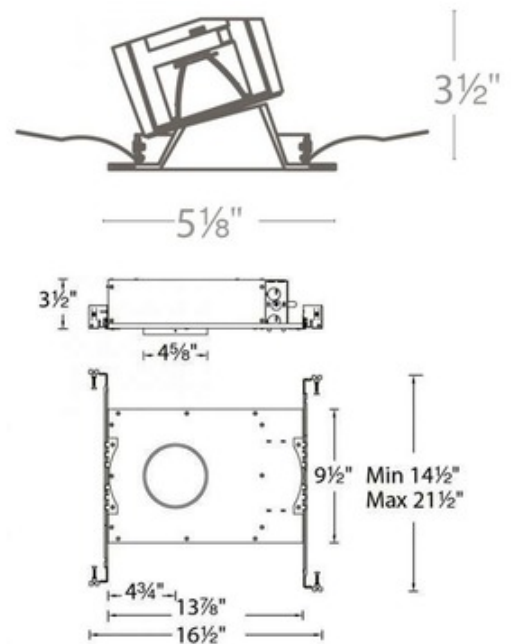

Shown in: White

COMPANY	PROJECT	FIXTURE TYPE	APPROVED BY	DATE