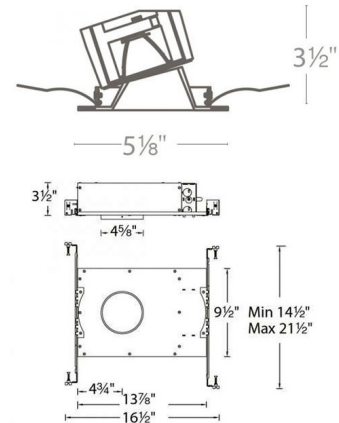

Shown in white