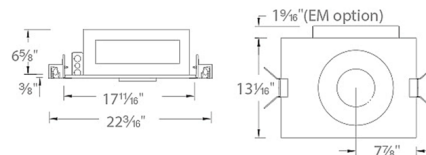

Description

Volta 4.5 inch Round Trimless (invisible) IC AirTight New Construction Housing is available with 15 or 25 watt power output. LED module included with trim. Choice of default low-voltage electronic/0-10V dimming driver or Lutron Hi-Lume driver. New construction housings include universal mounting brackets and hanger bars. 5.1 inch diameter ceiling cutout. Volta 4.5 inch round invisible trim required, not included. 5 year WAC Lighting product warranty. ETL listed, IC Rated, Airtight.

Shown in aluminum

Specifications

REFLECTOR/BAFFLE COLOR	N/A
BODY FINISH	Aluminum
WATTAGE	15W
DIMMER	Low Voltage Electronic
DIMENSIONS	13.13"W x 6.65"H
BULB NOT INCLUDED	1 x LED/15W/120V LED

Technical Information

APERTURE SIZE	8.000"
APERTURE SHAPE	Round
HOUSING HEIGHT	7"
HOUSING TYPE	New construction IC Airtight
CEILING TYPE	Drywall Trimless/Flush

CLICK TO VIEW PRODUCT

Notes: