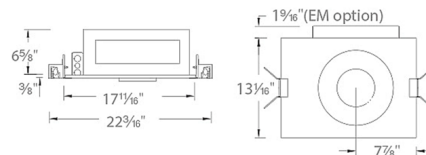

Description

Volta 4.5 inch Round Trimless (invisible) Non-IC AirTight New Construction Housing is available with 36 watt power output. LED module included with trim. Choice of default low-voltage electronic/0-10V dimming driver or Lutron Hi-Lume driver. New construction housings include universal mounting brackets and hanger bars. 5.1 inch diameter ceiling cutout. Volta 4.5 inch round invisible trim required, not included. 5 year WAC Lighting product warranty. ETL listed, Non-IC Rated, Airtight.

Shown in aluminum

Specifications

REFLECTOR/BAFFLE COLOR	N/A
BODY FINISH	Aluminum
WATTAGE	36W
DIMMER	Low Voltage Electronic
DIMENSIONS	13.13"W x 6.65"H
BULB NOT INCLUDED	1 x LED/36W/120V LED

Technical Information

APERTURE SIZE	8.000"
APERTURE SHAPE	Round
HOUSING HEIGHT	7"
HOUSING TYPE	New construction NON IC Airtight
CEILING TYPE	Drywall Trimless/Flush

CLICK TO VIEW PRODUCT

Notes: