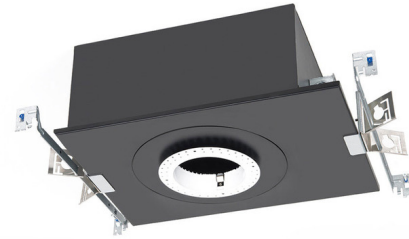

Lightology

lightology.com
866-954-4489
06-04-26

Project: _____

Company: _____

Location: _____ Fixture Type: _____

SPEC #: **WAC590073**

Approved On: _____ Approved By: _____

Volta 4.5 inch Round Invisible New Construction Non-IC Housing By WAC Lighting

Description

Volta 4.5 inch Round Trimless (invisible) Non-IC AirTight New Construction Housing is available with 36 watt power output. LED module included with trim. Choice of default low-voltage electronic/0-10V dimming driver or Lutron Hi-Lume driver. New construction housings include universal mounting brackets and hanger bars. 5.1 inch diameter ceiling cutout. Volta 4.5 inch round invisible trim required, not included. 5 year WAC Lighting product warranty. ETL listed, Non-IC Rated, Airtight.

Shown in aluminum

Specifications

REFLECTOR/BAFFLE COLOR	N/A
BODY FINISH	Aluminum
WATTAGE	36W
DIMMER	Low Voltage Electronic
DIMENSIONS	13.13"W x 6.65"H
BULB NOT INCLUDED	1 x LED/36W/120V LED

Technical Information

APERTURE SIZE	8.000"
APERTURE SHAPE	Round
HOUSING HEIGHT	7"
HOUSING TYPE	New construction NON IC Airtight
CEILING TYPE	Drywall Trimless/Flush

CLICK TO VIEW PRODUCT

Notes: