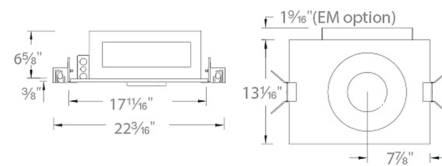

Description

Volta 4.5 Inch Round New Construction IC Rated Airtight Downlight Housing is available with 15 or 25 watt power output. LED module included with trim. Choice of default low-voltage electronic/0-10V dimming driver or Lutron Hi-Lume driver. New construction housings include universal mounting brackets and hanger bars. 5.1 inch diameter ceiling cutout. Volta 4.5 inch round trim required, not included. 5 year WAC Lighting product warranty. ETL listed, IC Rated, Airtight.

Shown in aluminum

Specifications

REFLECTOR/BAFFLE COLOR	N/A
BODY FINISH	Aluminum
WATTAGE	15W
DIMMER	Low Voltage Electronic
DIMENSIONS	22.19"W x 6.65"H x 13.13"D
BULB NOT INCLUDED	1 x LED/15W/120V LED

Technical Information

APERTURE SIZE	8.000"
APERTURE SHAPE	Round
HOUSING HEIGHT	7"
HOUSING TYPE	New construction IC Airtight
CEILING TYPE	Drywall Trimless/Flush

CLICK TO VIEW PRODUCT

Notes: