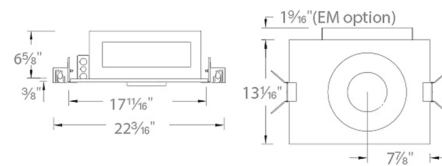

Description

Volta 4.5 Inch Round New Construction Non-IC Rated Airtight Downlight Housing is available with 36 watt power output. LED module included with trim. Choice of default low-voltage electronic/0-10V dimming driver or Lutron Hi-Lume driver. New construction housings include universal mounting brackets and hanger bars. 5.1 inch diameter ceiling cutout. Volta 4.5 inch round trim required, not included. 5 year WAC Lighting product warranty. ETL listed, Non-IC Rated, Airtight.

Shown in aluminum

Specifications

REFLECTOR/BAFFLE COLOR	N/A
BODY FINISH	Aluminum
WATTAGE	36W
DIMMER	Low Voltage Electronic
DIMENSIONS	22.19"W x 6.65"H x 13.13"D
BULB NOT INCLUDED	1 x LED/36W/120V LED

Technical Information

APERTURE SIZE	8.000"
APERTURE SHAPE	Round
HOUSING HEIGHT	7"
HOUSING TYPE	New construction NON IC Airtight
CEILING TYPE	Drywall Trimless/Flush

CLICK TO VIEW PRODUCT

Notes: