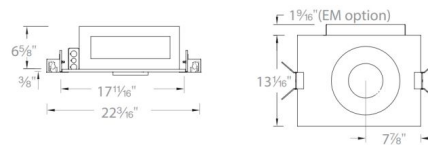

Description

Volta 4.5 Inch Round IC New Construction Invisible Trim Chicago Plenum Downlight Housing is available with 15 or 25 watt power output. LED module included with trim. Choice of default low-voltage electronic/0-10V dimming driver or Lutron Hi-Lume driver. New construction housings include universal mounting brackets and hanger bars. 5.1 inch diameter ceiling cutout. Volta 4.5 inch round invisible trim required, not included. 5 year WAC Lighting product warranty. ETL listed, IC Rated, Airtight. Chicago Plenum approved.

Shown in aluminum

Specifications

REFLECTOR/BAFFLE COLOR	N/A
BODY FINISH	Aluminum
WATTAGE	15W
DIMMER	Low Voltage Electronic
DIMENSIONS	13.13"W x 6.65"H
BULB NOT INCLUDED	1 x LED/15W/120V LED

Technical Information

APERTURE SIZE	8.000"
APERTURE SHAPE	Round
HOUSING HEIGHT	7"
HOUSING TYPE	Chicago plenum approved
CEILING TYPE	Drywall Trimless/Flush

CLICK TO VIEW PRODUCT

Notes: