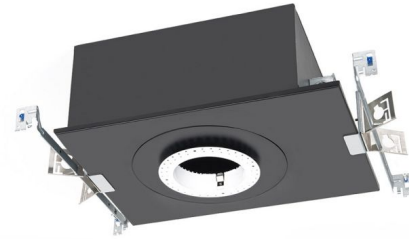

Lightology

lightology.com
866-954-4489
07-04-26

Project: _____

Company: _____

Location: _____ Fixture Type: _____

SPEC #: **WAC590081**

Approved On: _____ Approved By: _____

Volta 4.5 inch Round Invisible IC Chicago Plenum Housing By WAC Lighting

Description

Volta 4.5 Inch Round IC New Construction Invisible Trim Chicago Plenum Downlight Housing is available with 15 or 25 watt power output. LED module included with trim. Choice of default low-voltage electronic/0-10V dimming driver or Lutron Hi-Lume driver. New construction housings include universal mounting brackets and hanger bars. 5.1 inch diameter ceiling cutout. Volta 4.5 inch round invisible trim required, not included. 5 year WAC Lighting product warranty. ETL listed, IC Rated, Airtight. Chicago Plenum approved.

Shown in aluminum

Specifications

REFLECTOR/BAFFLE COLOR	N/A
BODY FINISH	Aluminum
WATTAGE	15W
DIMMER	Low Voltage Electronic
DIMENSIONS	13.13"W x 6.65"H
BULB NOT INCLUDED	1 x LED/15W/120V LED

Technical Information

APERTURE SIZE	8.000"
APERTURE SHAPE	Round
HOUSING HEIGHT	7"
HOUSING TYPE	Chicago plenum approved
CEILING TYPE	Drywall Trimless/Flush

CLICK TO VIEW PRODUCT

Notes: