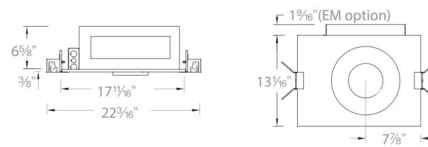

Lightology

lightology.com
866-954-4489
07-04-26

Project: _____

Company: _____

Location: _____ Fixture Type: _____

SPEC #: **WAC590081**

Approved On: _____ Approved By: _____

Volta 4.5 inch Round Invisible IC Chicago Plenum Housing By WAC Lighting

Description

Volta 4.5 Inch Round IC New Construction Invisible Trim Chicago Plenum Downlight Housing is available with 15 or 25 watt power output. LED module included with trim. Choice of default low-voltage electronic/0-10V dimming driver or Lutron Hi-Lume driver. New construction housings include universal mounting brackets and hanger bars. 5.1 inch diameter ceiling cutout. Volta 4.5 inch round invisible trim required, not included. 5 year WAC Lighting product warranty. ETL listed, IC Rated, Airtight. Chicago Plenum approved.

Shown in aluminum

Specifications

REFLECTOR/BAFFLE COLOR	N/A
BODY FINISH	Aluminum
WATTAGE	15W
DIMMER	Low Voltage Electronic
DIMENSIONS	13.13"W x 6.65"H
BULB NOT INCLUDED	1 x LED/15W/120V LED

Technical Information

APERTURE SIZE	8.000"
APERTURE SHAPE	Round
HOUSING HEIGHT	7"
HOUSING TYPE	Chicago plenum approved
CEILING TYPE	Drywall Trimless/Flush

CLICK TO VIEW PRODUCT

Notes: