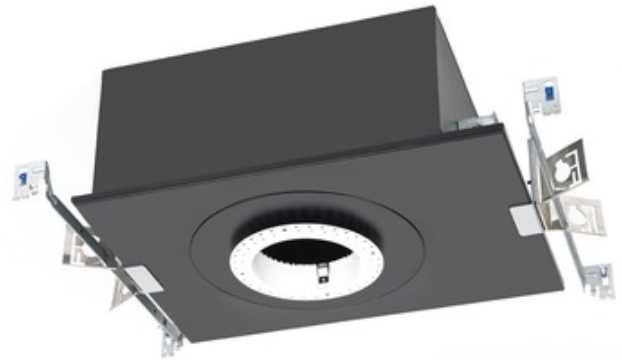

BRAND WAC Lighting

DESCRIPTION

Volta 4.5 Inch Round IC New Construction Invisible Trim Chicago Plenum Downlight Housing is available with 15 or 25 watt power output. LED module included with trim. Choice of default low-voltage electronic/0-10V dimming driver or Lutron Hi-Lume driver. New construction housings include universal mounting brackets and hanger bars. 5.1 inch diameter ceiling cutout. Volta 4.5 inch round invisible trim required, not included. 5 year WAC Lighting product warranty. ETL listed, IC Rated, Airtight. Chicago Plenum approved.

Shown in: Aluminum

TRIM COLOR	N/A
BODY FINISH	Aluminum
WATTAGE	15W
DIMMER	Low Voltage Electronic
DIMENSIONS	13.13"W x 6.65"H
BULB NOT INCLUDED	
LAMP	1 x LED/15W/120V LED

Technical Information

CEILING TYPE	Drywall Trimless/Flush
HOUSING TYPE	Chicago plenum approved
HOUSING HEIGHT	7"
APERTURE SHAPE	Round