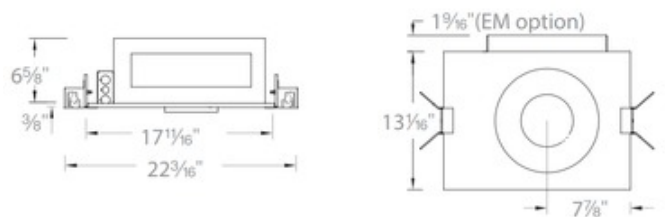

COMPANY	PROJECT	FIXTURE TYPE	APPROVED BY	DATE