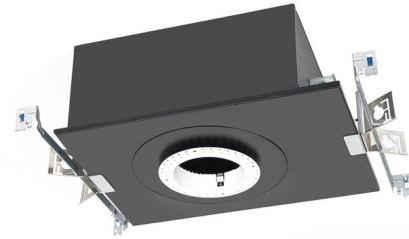

Lightology

lightology.com
866-954-4489
12-28-25

Project: _____

Company: _____

Location: _____ Fixture Type: _____

SPEC #: **WAC590085**

Approved On: _____ Approved By: _____

Volta 4.5 inch Round Invisible Non-IC Chicago Plenum Housing By WAC Lighting

Description

Volta 4.5 Inch Round Invisible Trim Non-IC New Construction Chicago Plenum Downlight Housing is available with a 36 watt power output. LED module included with trim. Choice of default low-voltage electronic/0-10V dimming driver or Lutron Hi-Lume driver. New construction housings include universal mounting brackets and hanger bars. 5.1 inch diameter ceiling cutout. Volta 4.5 inch round invisible trim required, not included. 5 year WAC Lighting product warranty. ETL listed, Non-IC Rated, Airtight. Chicago Plenum approved.

Shown in aluminum

Specifications

| | |
|------------------------|------------------------|
| REFLECTOR/BAFFLE COLOR | N/A |
| BODY FINISH | Aluminum |
| WATTAGE | 36W |
| DIMMER | Low Voltage Electronic |
| DIMENSIONS | 13.13"W x 6.65"H |
| BULB NOT INCLUDED | 1 x LED/36W/120V LED |