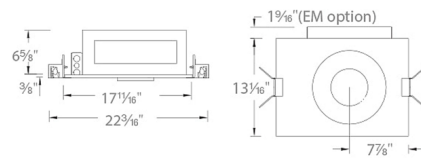

Lightology

lightology.com
866-954-4489
06-04-26

Project: _____
 Company: _____
 Location: _____ Fixture Type: _____
 SPEC #: **WAC590085**
 Approved On: _____ Approved By: _____

Volta 4.5 inch Round Invisible Non-IC Chicago Plenum Housing By WAC Lighting

Description

Volta 4.5 Inch Round Invisible Trim Non-IC New Construction Chicago Plenum Downlight Housing is available with a 36 watt power output. LED module included with trim. Choice of default low-voltage electronic/0-10V dimming driver or Lutron Hi-Lume driver. New construction housings include universal mounting brackets and hanger bars. 5.1 inch diameter ceiling cutout. Volta 4.5 inch round invisible trim required, not included. 5 year WAC Lighting product warranty. ETL listed, Non-IC Rated, Airtight. Chicago Plenum approved.

Shown in aluminum

Specifications

REFLECTOR/BAFFLE COLOR	N/A
BODY FINISH	Aluminum
WATTAGE	36W
DIMMER	Low Voltage Electronic
DIMENSIONS	13.13"W x 6.65"H
BULB NOT INCLUDED	1 x LED/36W/120V LED

Technical Information

APERTURE SIZE	8.000"
APERTURE SHAPE	Round
HOUSING HEIGHT	7"
HOUSING TYPE	Chicago plenum approved
CEILING TYPE	Drywall Trimless/Flush

CLICK TO VIEW PRODUCT

Notes: