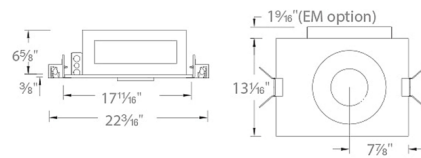

Description

Volta 4.5 Inch Round Invisible Trim Non-IC New Construction Chicago Plenum Downlight Housing is available with a 36 watt power output. LED module included with trim. Choice of default low-voltage electronic/0-10V dimming driver or Lutron Hi-Lume driver. New construction housings include universal mounting brackets and hanger bars. 5.1 inch diameter ceiling cutout. Volta 4.5 inch round invisible trim required, not included. 5 year WAC Lighting product warranty. ETL listed, Non-IC Rated, Airtight. Chicago Plenum approved.

Shown in aluminum

Specifications

| | |
|------------------------|------------------------|
| REFLECTOR/BAFFLE COLOR | N/A |
| BODY FINISH | Aluminum |
| WATTAGE | 36W |
| DIMMER | Low Voltage Electronic |
| DIMENSIONS | 13.13"W x 6.65"H |
| BULB NOT INCLUDED | 1 x LED/36W/120V LED |

Technical Information

| | |
|----------------|-------------------------|
| APERTURE SIZE | 8.000" |
| APERTURE SHAPE | Round |
| HOUSING HEIGHT | 7" |
| HOUSING TYPE | Chicago plenum approved |
| CEILING TYPE | Drywall Trimless/Flush |