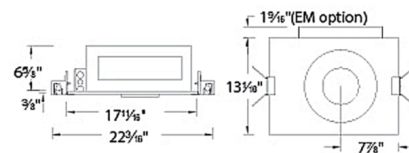

Lightology

lightology.com
866-954-4489
06-04-26

Project: _____

Company: _____

Location: _____ Fixture Type: _____

SPEC #: **WAC590087**

Approved On: _____ Approved By: _____

Volta 4.5 inch Round Chicago Plenum IC Airtight Housing By WAC Lighting

Description

Volta 4.5 inch Round New Construction Chicago Plenum Downlight Housing is available with 15 or 25 watt power output. LED module included with trim. Choice of default low-voltage electronic/0-10V dimming driver or Lutron Hi-Lume driver. New construction housings include universal mounting brackets and hanger bars. 5.1 inch diameter ceiling cutout. Volta 4.5 inch round trim required, not included. 5 year WAC Lighting product warranty. ETL listed, IC Rated, Airtight. Chicago Plenum approved.

Shown in aluminum

Specifications

REFLECTOR/BAFFLE COLOR	N/A
BODY FINISH	Aluminum
WATTAGE	15W
DIMMER	Low Voltage Electronic
DIMENSIONS	13.13"W x 6.65"H
BULB NOT INCLUDED	1 x LED/15W/120V LED

Technical Information

APERTURE SIZE	8.000"
APERTURE SHAPE	Round
HOUSING HEIGHT	7"
HOUSING TYPE	Chicago plenum approved
CEILING TYPE	Drywall Trimless/Flush

CLICK TO VIEW PRODUCT

Notes: