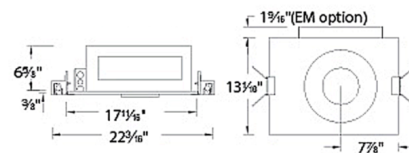

Lightology

lightology.com
866-954-4489
06-04-26

Project: _____
 Company: _____
 Location: _____ Fixture Type: _____
 SPEC #: **WAC590091**
 Approved On: _____ Approved By: _____

Volta 4.5 inch Round Chicago Plenum Non-IC Airtight Housing By WAC Lighting

Description

Volta 4.5 inch Round New Construction Chicago Plenum Downlight Housing is available with 36 watt power output. LED module included with trim. Choice of default low-voltage electronic/0-10V dimming driver or Lutron Hi-Lume driver. New construction housings include universal mounting brackets and hanger bars. 5.1 inch diameter ceiling cutout. Volta 4.5 inch round trim required, not included. 5 year WAC Lighting product warranty. ETL listed, Non-IC Rated, Airtight. Chicago Plenum approved.

Shown in aluminum

Specifications

REFLECTOR/BAFFLE COLOR	N/A
BODY FINISH	Aluminum
WATTAGE	36W
DIMMER	Low Voltage Electronic
DIMENSIONS	22.19"W x 6.65"H x 13.13"D
BULB NOT INCLUDED	1 x LED/36W/120V LED

Technical Information

APERTURE SIZE	8.000"
APERTURE SHAPE	Round
HOUSING HEIGHT	7"
HOUSING TYPE	Chicago plenum approved
CEILING TYPE	Drywall Trimless/Flush

CLICK TO VIEW PRODUCT

Notes: