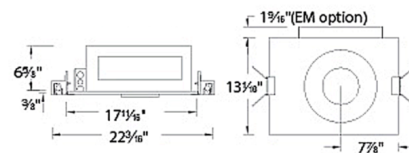

Lightology

lightology.com
866-954-4489
04-02-26

Project: _____
 Company: _____
 Location: _____ Fixture Type: _____
 SPEC #: **WAC590091**
 Approved On: _____ Approved By: _____

Volta 4.5 inch Round Chicago Plenum Non-IC Airtight Housing By WAC Lighting

Description

Volta 4.5 inch Round New Construction Chicago Plenum Downlight Housing is available with 36 watt power output. LED module included with trim. Choice of default low-voltage electronic/0-10V dimming driver or Lutron Hi-Lume driver. New construction housings include universal mounting brackets and hanger bars. 5.1 inch diameter ceiling cutout. Volta 4.5 inch round trim required, not included. 5 year WAC Lighting product warranty. ETL listed, Non-IC Rated, Airtight. Chicago Plenum approved.

Shown in aluminum

Specifications

REFLECTOR/BAFFLE COLOR	N/A
BODY FINISH	Aluminum
WATTAGE	36W
DIMMER	Low Voltage Electronic
DIMENSIONS	22.19"W x 6.65"H x 13.13"D
BULB NOT INCLUDED	1 x LED/36W/120V LED

Technical Information

APERTURE SIZE	8.000"
APERTURE SHAPE	Round
HOUSING HEIGHT	7"
HOUSING TYPE	Chicago plenum approved
CEILING TYPE	Drywall Trimless/Flush

CLICK TO VIEW PRODUCT

Notes: