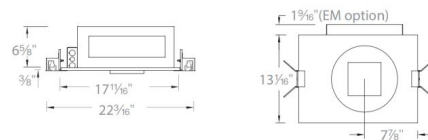

Description

The Volta 4.5 Inch Square Invisible (trimless) IC Airtight New Construction Housing features steel construction with driver concealed within housing. Available in a 15 and 25 watt option. IC designation allows insulation to be in direct contact with housing. Choice of default low-voltage electronic/0-10V dimming driver or Lutron Hi-Lume driver. Ceiling cut out: 5.1 inch square. Universal 120 - 277V AC 50/60 Hz. Diecast spackle flange included. ETL listed. Dimmable with an electronic low voltage (ELV) or 0-10V dimmer, sold separately.

Shown in aluminum

Specifications

REFLECTOR/BAFFLE COLOR	N/A
BODY FINISH	Aluminum
WATTAGE	15W
DIMMER	Low Voltage Electronic
DIMENSIONS	22.19"W x 6.65"H x 13.13"D
BULB NOT INCLUDED	1 x LED/15W/120V LED

Technical Information

APERTURE SIZE	8.000"
APERTURE SHAPE	Square
HOUSING HEIGHT	7"
HOUSING TYPE	New construction IC Airtight
CEILING TYPE	Drywall Trimless/Flush

CLICK TO VIEW PRODUCT

Notes: