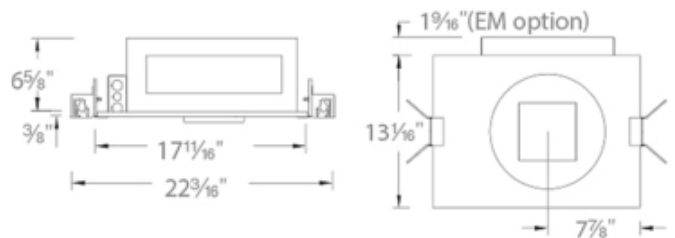

COMPANY	PROJECT	FIXTURE TYPE	APPROVED BY	DATE