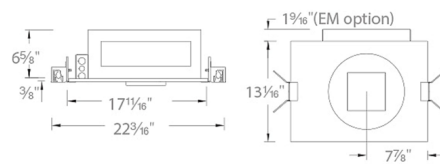

Description

The Volta 4.5 Inch Square Invisible (trimless) Non-IC Airtight New Construction Housing features steel construction with driver concealed within housing. Available in a 15 and 25 watt option. IC designation allows insulation to be in direct contact with housing. Choice of default low-voltage electronic/0-10V dimming driver or Lutron Hi-Lume driver. Ceiling cut out: 5.1 inch square. Universal 120 - 277V AC 50/60 Hz. Diecast spackle flange included. ETL listed. Dimmable with an electronic low voltage (ELV) or 0-10V dimmer, sold separately.

Shown in aluminum

Specifications

REFLECTOR/BAFFLE COLOR	N/A
BODY FINISH	Aluminum
WATTAGE	36W
DIMMER	Low Voltage Electronic
DIMENSIONS	22.19"W x 6.65"H x 13.13"D
BULB NOT INCLUDED	1 x LED/36W/120V LED

Technical Information

APERTURE SIZE	8.000"
APERTURE SHAPE	Square
HOUSING HEIGHT	7"
HOUSING TYPE	New construction NON IC Airtight
CEILING TYPE	Drywall Trimless/Flush

CLICK TO VIEW PRODUCT

Notes: