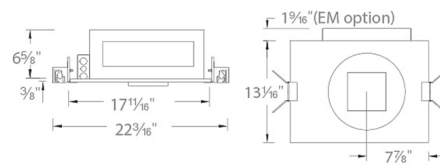

Description

Volta 4/5 Inch Square IC Airtight New Construction housing features steel construction with driver concealed within housing. Available in a 15 and 25 watt option. IC designation allows insulation to be in direct contact with housing. Ceiling cut out: 5.1 inch square. Universal 120V-277V AC 50/60Hz. ETL listed. Dimmable with an electronic low voltage (ELV) or 0-10V dimmer, sold separately. A complete fixture includes a housing and trim, sold separately.

Shown in aluminum

Specifications

REFLECTOR/BAFFLE COLOR	N/A
BODY FINISH	Aluminum
WATTAGE	15W
DIMMER	Low Voltage Electronic
DIMENSIONS	13.13"W x 6.65"H
BULB NOT INCLUDED	1 x LED/15W/120V LED

Technical Information

APERTURE SIZE	4.500"
APERTURE SHAPE	Square
HOUSING HEIGHT	7"
HOUSING TYPE	New construction IC Airtight
CEILING TYPE	Drywall Trimless/Flush

CLICK TO VIEW PRODUCT

Notes: